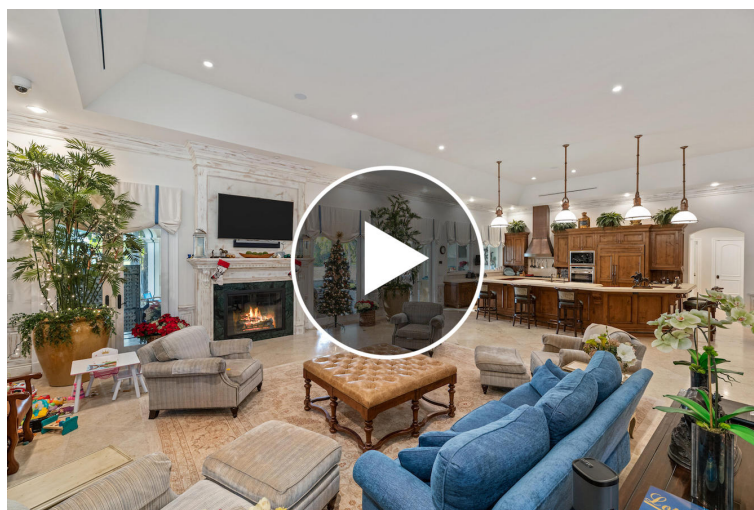

[Take a Virtual Tour](#)

Step Inside

View Sale Properties

View Rental Properties

Palm Beach Polo Club

Contact Martha